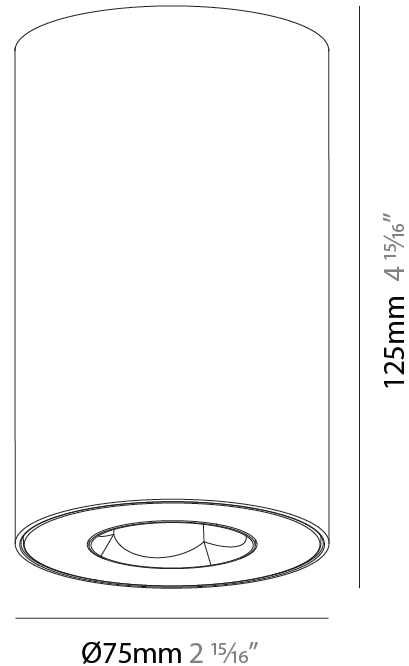

GENERAL

Series: Oiko Pro
Subseries: Oiko Pro Round
Brand: Prolicht
Division: Architectural
Mounting Type: Surface
Mounting Location: Ceiling
Subcategory: Downlight

PHYSICAL

Shape: Cylinder
Diameter (mm): 75
Diameter (in): 2 15/16
Height (mm): 125
Height (in): 4 15/16
Light Distribution: Direct
Weight (kg): 0.452
Fixture Finish: SSR / BKV / CWI / CRY / HAB / LAG / UFT / ITA / RUA / RUR / MIC / FTG / MYG / TWT / LOD / PUS / FRO / FUP / KIA / POP / BLS / SPG / MEY / GOH / GUM / CHC / COM / ABZ / JAG / OBR / MOS / ROR
Fixture Material: Metal

ELECTRICAL

Lamp Type: LED (Zhaga Standard)
Input Wattage (W): 13
Total Output Wattage (W): 11.8
Dimming: Non-Dimming / Phase Dimming (120vac Only)
Driver Included: Yes
Driver Location: Integrated
Driver Type: Constant Current - Universal
Driver Class: Class 2
Input Voltage (V): 120 - 277
Upon Request: Remote: 0-10Vdc dimming / Phase dimming 120Vac / Non-dimming 120/277Vac (No Cover Plate)

LED

Color Temperature (°K): 2700 / 3000 / 3500 / 4000
Max. Delivered Lumen (lm): 1293 / 1289 / 1350 / 1362
Nominal Lumen (lm): 1473 / 1468 / 1538 / 1552
CRI: >90 CRI
Lamp Life (hrs): 50000

OPTICAL

Reflector: 50
Adjustability: Fixed

RATINGS AND CERTIFICATIONS

Certified By: Certified for North American Standards
IP rating: IP20