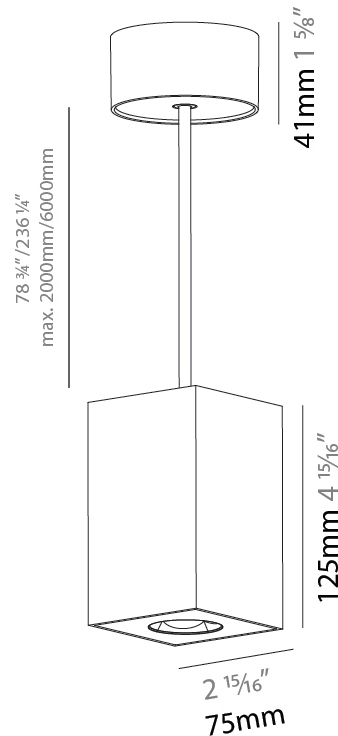

GENERAL

Series: Oiko Pro
Subseries: Oiko Pro Square
Brand: Prolicht
Division: Architectural
Mounting Type: Suspension
Mounting Location: Ceiling
Subcategory: Pendant

PHYSICAL

Shape: Cylinder
Length (mm): 75
Length (in): 2 ¹⁵/₁₆
Width (mm): 75
Width (in): 2 ¹⁵/₁₆
Height (mm): 125
Height (in): 4 ¹⁵/₁₆
Light Distribution: Direct
Weight (kg): 0.769
Fixture Finish: SSR / BKV / CWI / CRY / HAB / LAG / UFT / ITA / RUA / RUR / MIC / FTG / MYG / TWT / LOD / PUS / FRO / FUP / KIA / POP / BLS / SPG / MEY / GOH / GUM / CHC / COM / ABZ / JAG / OBR / MOS / ROR
Fixture Material: Metal
Cable Details: 2,000mm / 6,000mm Cable - Options : Transparent, Black, White, Red, Orange

ELECTRICAL

Lamp Type: LED (Zhaga Standard)
Input Wattage (W): 12.9
Dimming: Tri-Mode (Non-Dimming and Phase Dimming (120Vac only) and 0-10V Dimming)
Driver Included: No
Driver Location: Remote
Driver Type: Constant Current - Universal
Driver Class: Class 2
Input Voltage (V): 120 - 277
Constant Current (MA): 350

LED

Color Temperature (°K): 2700 / 3000 / 3500 / 4000
Max. Delivered Lumen (lm): 1293 / 1289 / 1350 / 1362
Nominal Lumen (lm): 1473 / 1468 / 1538 / 1552
CRI: >90 CRI
Lamp Life (hrs): 50000

OPTICAL

Reflector°: 50
Adjustability: Fixed

RATINGS AND CERTIFICATIONS

Certified By: Certified for North American Standards
IP rating: IP20