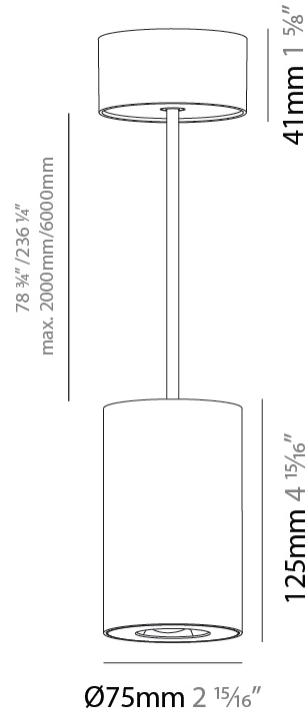

GENERAL

Series: Oiko Pro
Subseries: Oiko Pro Round
Brand: Prolicht
Division: Architectural
Mounting Type: Suspension
Mounting Location: Ceiling
Subcategory: Pendant

PHYSICAL

Shape: Cylinder
Diameter (mm): 75
Diameter (in): 2 15/16
Height (mm): 125
Height (in): 4 15/16
Light Distribution: Direct
Weight (kg): 0.769
Fixture Finish: SSR / BKV / CWI / CRY / HAB / LAG / UFT / ITA / RUA / RUR / MIC / FTG / MYG / TWT / LOD / PUS / FRO / FUP / KIA / POP / BLS / SPG / MEY / GOH / GUM / CHC / COM / ABZ / JAG / OBR / MOS / ROR
Fixture Material: Metal
Cable Details: 2,000mm / 6,000mm Cable - Options : Transparent, Black, White, Red, Orange

ELECTRICAL

Lamp Type: LED (Zhaga Standard)
Input Wattage (W): 12.9
Dimming: Tri-Mode (Non-Dimming and Phase Dimming (120Vac only) and 0-10V Dimming)
Driver Included: No
Driver Location: Remote
Driver Type: Constant Current - Universal
Driver Class: Class 2
Input Voltage (V): 120 - 277
Constant Current (MA): 350

LED

Color Temperature (°K): 2700 / 3000 / 3500 / 4000
Max. Delivered Lumen (lm): 1293 / 1289 / 1350 / 1362
Nominal Lumen (lm): 1473 / 1468 / 1538 / 1552
CRI: >90 CRI
Lamp Life (hrs): 50000

OPTICAL

Reflector°: 50
Adjustability: Fixed

RATINGS AND CERTIFICATIONS

Certified By: Certified for North American Standards
IP rating: IP20