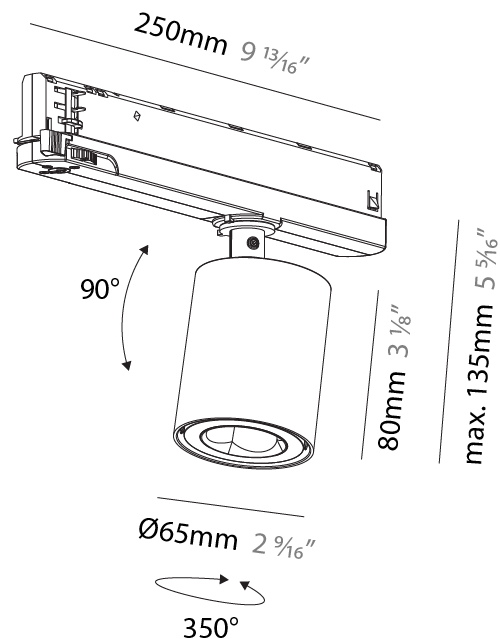

1. To build a product code in our configurator select the specify button on the base model # product page
2. To build a manual product code on this datasheet choose from the options listed below in blue font and add the suffix to the base model #

GENERAL

Series: Oiko Pro
Subseries: Oiko Pro In
Brand: Prolicht
Division: Architectural
Mounting Type: Track
Mounting Location: Ceiling
Subcategory: Spots

PHYSICAL

Shape: Cylinder
Diameter (mm): 65
Diameter (in): 2 ⁹/₁₆
Length (mm): 250
Length (in): 9 ¹³/₁₆
Height (mm): 80
Height (in): 3 ¹/₈
Max. Overall Height (mm): 135
Max. Overall Height (in): 5 ⁵/₁₆
Light Distribution: Adjustable / Direct
Fixture Finish: SSR / BKV / CWI / CRY / HAB / LAG / UFT / ITA / RUA / RUR / MIC / FTG / MYG / TWT / LOD / PUS / FRO / FUP / KIA / POP / BLS / SPG / MEY / GOH / GUM / CHC / COM / ABZ / JAG / OBR / MOS / ROR
Holder Finish: WHI / BLK
Fixture Material: Aluminum

ELECTRICAL

Lamp Type: LED
Input Wattage (W): 19
Total Output Wattage (W): 17.3
Dimming: [Non-Dimmable / 0-10V Dimming](#)
Driver Included: Yes
Driver Location: Integrated
Driver Type: Constant Current - 120Vac
Driver Class: Class 2
Input Voltage (V): 120

LED

Number of LEDs: 1
Color Temperature (°K): [2700 / 3000 / 3500 / 4000](#)
Max. Delivered Lumen (lm): 1547 / 1665 / 1724 / 1759
Nominal Lumen (lm): 1905 / 2050 / 2123 / 2166
CRI: >90 CRI
Lamp Life (hrs): 50000

OPTICAL

Reflector°: 50

RATINGS AND CERTIFICATIONS

Certified By: CSA Certified to UL and CSA Standards
IP rating: IP20